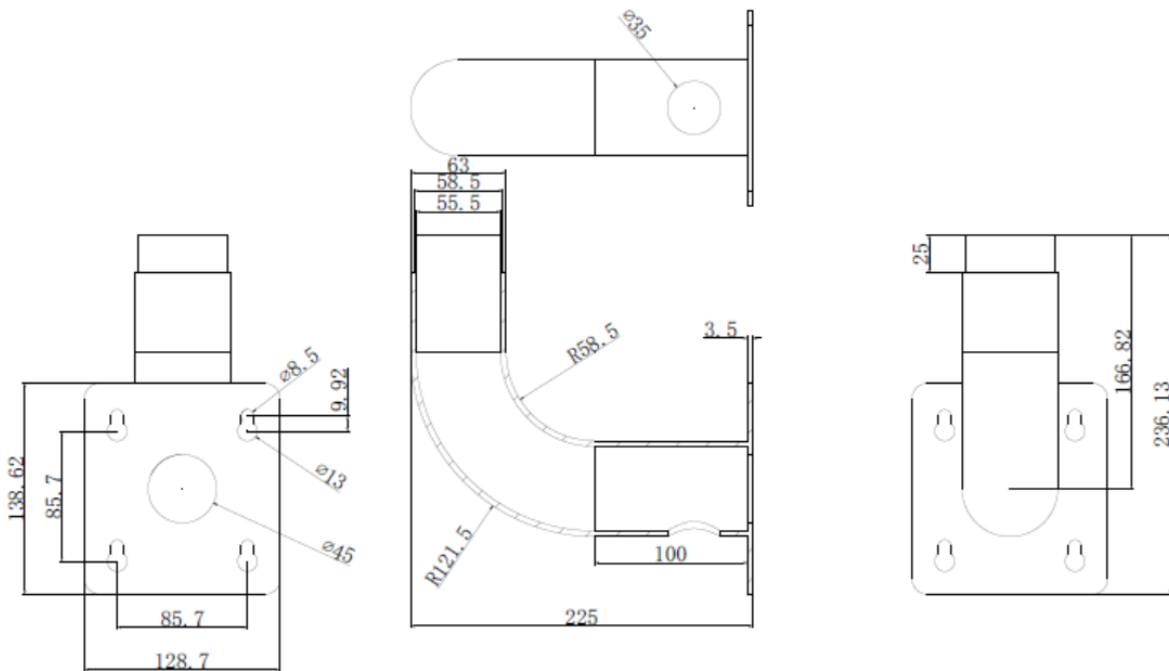

# Traffic Camera7-Wall Mount Bracket

Wall Mounting for DS-TCG227-A

## Dimension

## Parameter

Model	Traffic Camera7-Wall Mount Bracket
Parameters	Wall Mounting for DS-TCG227-A
Appearance	White
Material	AL6063+AL5052
Dimension	Φ 63 mm × 225 mm × 242 mm (Φ 2.48" × 8.85" × 9.53")
Weight	Approx. 710 g (1.57 lb.)