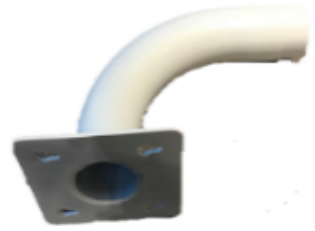

# Traffic Camera7-Wall Mount Bracket

Wall Mounting for DS-TCG227-A

## Feature

- Alloy with surface spray treatment
- Adopts waterproof design
- Design of the cap enables convenient wiring